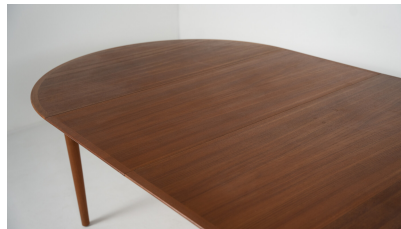

## MID-CENTURY MODERN EXTENDIBLE DINING TABLE

Mid-Century Modern Extendable Dining  
Table

---

**Categories:** [Furniture](#), [Tables/Desks](#)

### PRODUCT DESCRIPTION

Mid Century Extendable Dining Table, in wood. Round with two extension leaves to make a long oval table.

**GALLERY IMAGES**