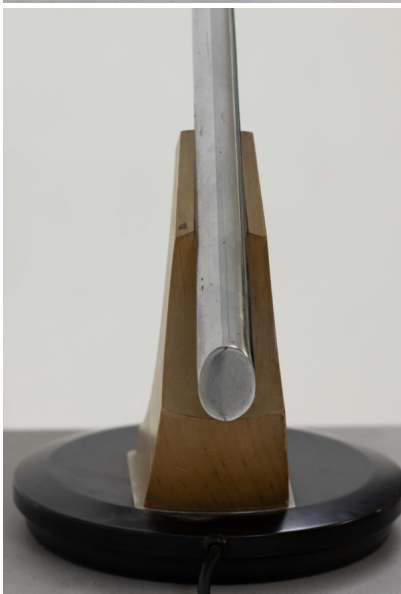

**MID-CENTURY MODERN FASE LAMP
MODEL 530 RIFLE, SPAIN, 1960**

Mid-century Modern Fase Lamp Model 530
Rifle, Spain, 1960

Categories: [Lighting](#), [Table Lamp](#)

GALLERY IMAGES

LIVING IN STYLE

GALLERY

Gallery Tel: + 44 (0) 20 8076 5055