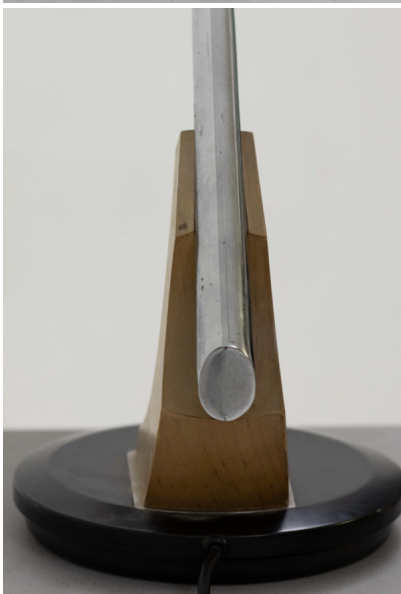

**MID-CENTURY MODERN FASE LAMP  
MODEL 530 RIFLE, SPAIN, 1960**

Mid-century Modern Fase Lamp Model 530  
Rifle, Spain, 1960

Categories: [Lighting](#), [Table Lamp](#)

**GALLERY IMAGES**