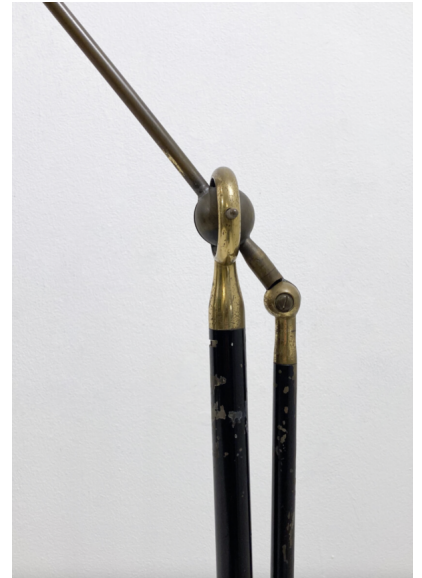

**MID-CENTURY MODERN FLOOR LAMP  
BY ANGELO LELLI, 1950S**

Mid-Century Modern Floor Lamp by Angelo  
Lelli, 1950s

Categories: [Floor Lamp](#), [Lighting](#)

**GALLERY IMAGES**