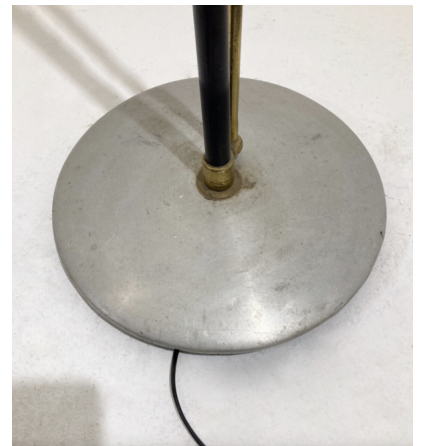

**MID-CENTURY MODERN FLOOR LAMP
BY ANGELO LELLI, 1950S**

Mid-Century Modern Floor Lamp by Angelo
Lelli, 1950s

Categories: [Floor Lamp](#), [Lighting](#)

GALLERY IMAGES

LIVING IN STYLE

GALLERY

Gallery Tel: + 44 (0) 20 8076 5055