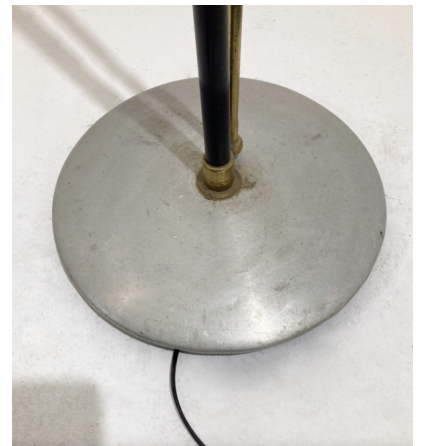

**MID-CENTURY MODERN FLOOR LAMP  
BY ANGELO LELLI, 1950S**

Mid-Century Modern Floor Lamp by Angelo  
Lelli, 1950s

Categories: [Floor Lamp](#), [Lighting](#)

**GALLERY IMAGES**