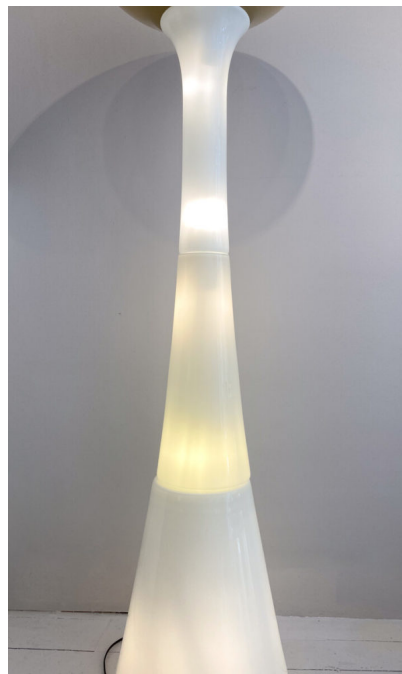

**MID CENTURY MODERN FLOOR LAMP
BY CARLO NASON FOR SELENOVA**

*A mid-century modern floor lamp by Carlo
Nason for Selenova.*

Made in Italy in the 1960's.

Categories: [Floor Lamp](#), [Lighting](#)

GALLERY IMAGES

ADDITIONAL INFORMATION

Dimensions	50 × 50 × 170 cm
Color	White
Material	Glass