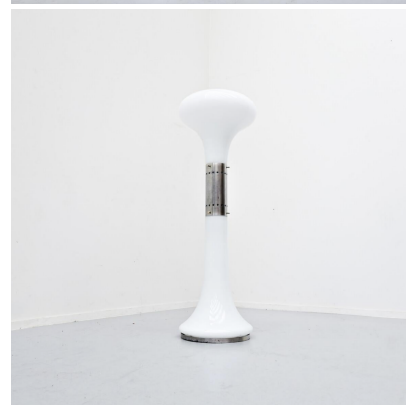

GALLERY IMAGES