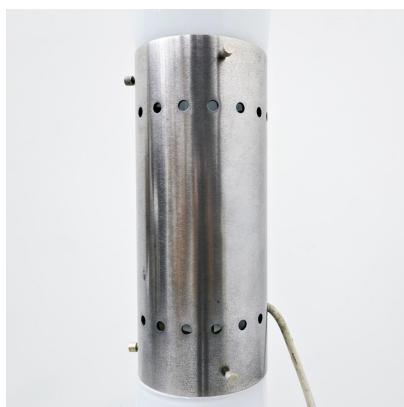

GALLERY IMAGES