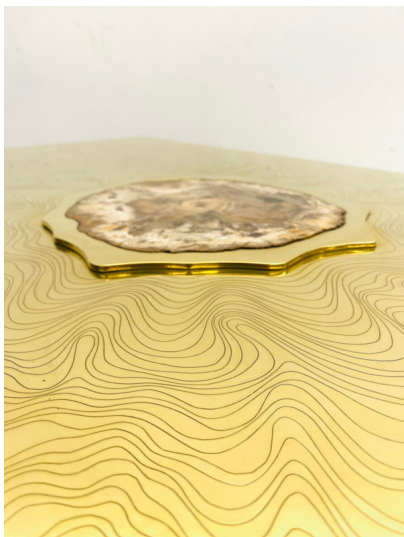

MID CENTURY MODERN "FOSSIL WOOD" COFFEE TABLE

A mid-century modern "Fossil Wood" coffee table.

Made in Belgium in the 1970's.

Categories: [Furniture](#), [Tables/Desks](#)

GALLERY IMAGES

LIVING IN STYLE

GALLERY

Gallery Tel: + 44 (0) 20 8076 5055

Mobile Tel: + 44 (0) 7968 752 760

Email: info@livinginstylegallery.com

Site: livinginstylegallery.com

ADDITIONAL INFORMATION

Dimensions	60 × 110 × 40 cm
Color	Black, Gold
Material	Metal