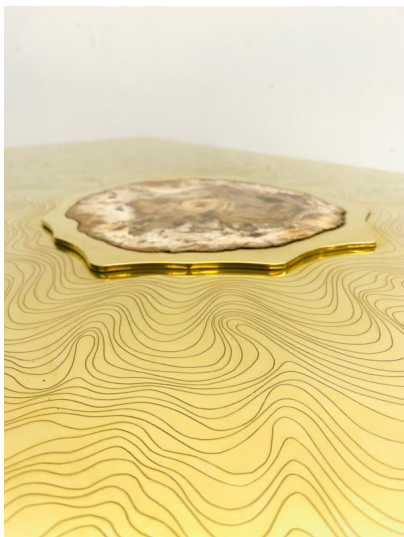

**MID CENTURY MODERN "FOSSIL WOOD" COFFEE TABLE**

*A mid-century modern "Fossil Wood" coffee table.*

*Made in Belgium in the 1970's.*

---

**Categories:** [Furniture](#), [Tables/Desks](#)

**GALLERY IMAGES**

## ADDITIONAL INFORMATION

<b>Dimensions</b>	60 × 110 × 40 cm
<b>Color</b>	Black, Gold
<b>Material</b>	Metal