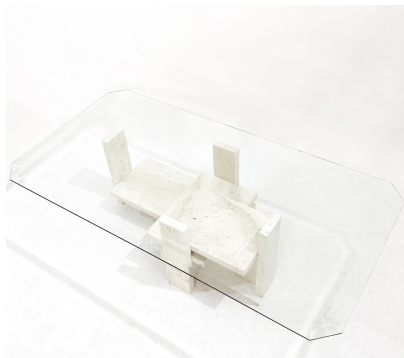

MID-CENTURY MODERN GLASS AND TRAVERTINE COFFEE TABLE, WILLY BALLEZ, 1970S

Mid-Century Modern Glass and Travertine
Coffee Table, Willy Ballez, 1970s

Categories: [Furniture](#), [Tables/Desks](#)

GALLERY IMAGES