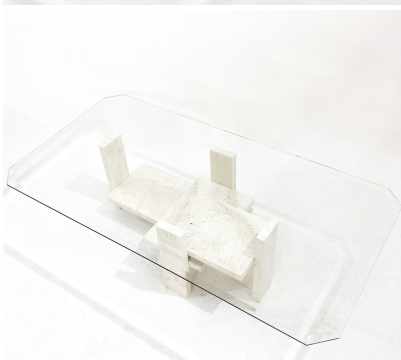

MID-CENTURY MODERN GLASS AND TRAVERTINE COFFEE TABLE, WILLY BALLEZ, 1970S

Mid-Century Modern Glass and Travertine
Coffee Table, Willy Ballez, 1970s

Categories: [Furniture](#), [Tables/Desks](#)

GALLERY IMAGES