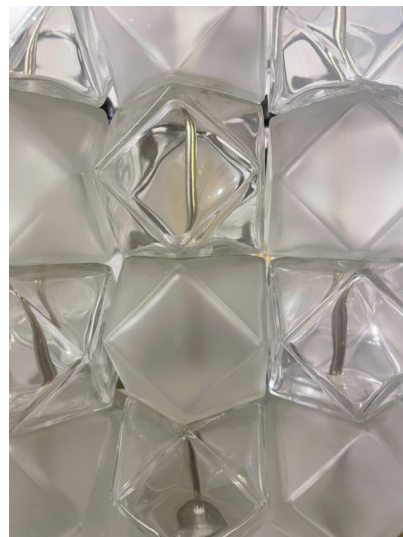

## MID CENTURY MODERN GLASS CHANDELIER

*A mid-century modern glass chandelier.*

*Made in Italy in the 1960's.*

---

Categories: [Ceiling Lamp](#), [Lighting](#)

### GALLERY IMAGES

## ADDITIONAL INFORMATION

<b>Dimensions</b>	30 × 30 × 41 cm
<b>Color</b>	Transparant
<b>Material</b>	Glass, Metal