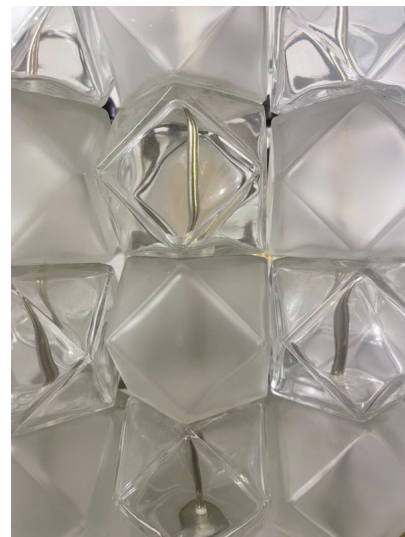

MID CENTURY MODERN GLASS CHANDELIER

A mid-century modern glass chandelier.

Made in Italy in the 1960's.

Categories: [Ceiling Lamp](#), [Lighting](#)

GALLERY IMAGES

LIVING IN STYLE

GALLERY

Gallery Tel: + 44 (0) 20 8076 5055

Mobile Tel: + 44 (0) 7968 752 760

Email: info@livinginstylegallery.com

Site: livinginstylegallery.com

ADDITIONAL INFORMATION

Dimensions	30 × 30 × 41 cm
Color	Transparant
Material	Glass, Metal