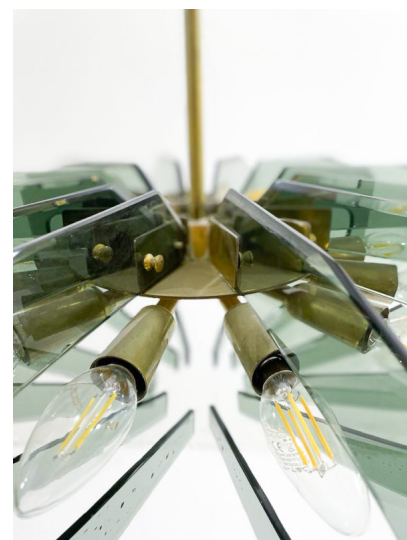

MID-CENTURY MODERN GLASS SUSPENSION

Mid-Century Modern Glass Suspension

Categories: [Ceiling Lamp](#), [Lighting](#)

GALLERY IMAGES

LIVING IN STYLE

GALLERY

Gallery Tel: + 44 (0) 20 8076 5055

Mobile Tel: + 44 (0) 7968 752 760