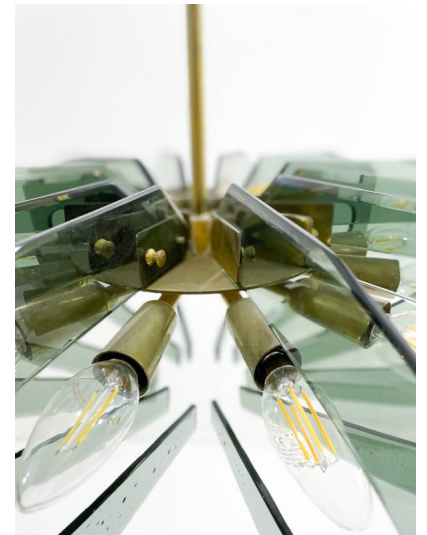

MID-CENTURY MODERN GLASS SUSPENSION

Mid-Century Modern Glass Suspension

Categories: [Ceiling Lamp](#), [Lighting](#)

GALLERY IMAGES

LIVING IN STYLE

GALLERY

Gallery Tel: + 44 (0) 20 8076 5055

Mobile Tel: + 44 (0) 7968 752 760