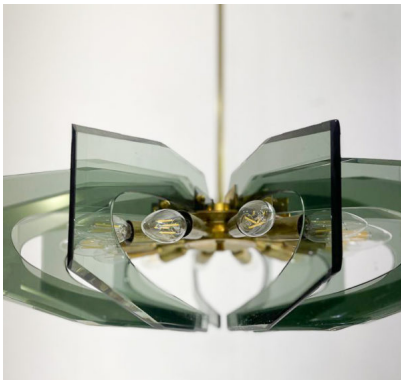

MID-CENTURY MODERN GLASS SUSPENSION

Mid-Century Modern Glass Suspension

Categories: [Ceiling Lamp](#), [Lighting](#)

GALLERY IMAGES

LIVING IN STYLE

GALLERY

Gallery Tel: + 44 (0) 20 8076 5055

Mobile Tel: + 44 (0) 7968 752 760