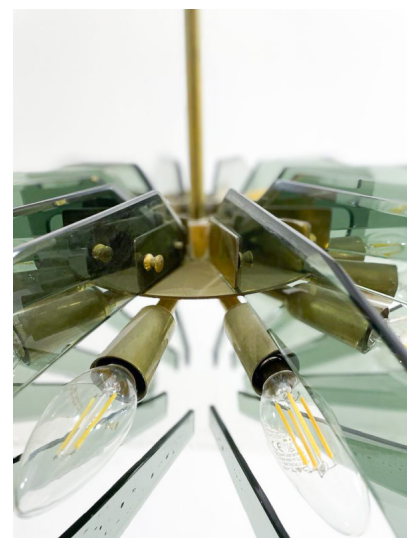

MID-CENTURY MODERN GLASS SUSPENSION

Mid-Century Modern Glass Suspension

Categories: [Ceiling Lamp](#), [Lighting](#)

GALLERY IMAGES

LIVING IN STYLE

GALLERY

Gallery Tel: + 44 (0) 20 8076 5055

Mobile Tel: + 44 (0) 7968 752 760