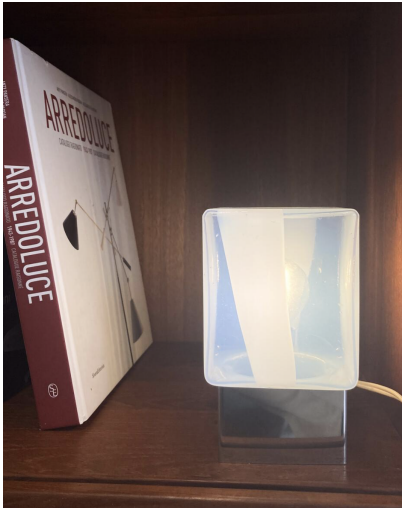

LIVING IN STYLE

GALLERY

Gallery Tel: + 44 (0) 20 8076 5055

Mobile Tel: + 44 (0) 7968 752 760

Email: info@livinginstylegallery.com

Site: livinginstylegallery.com