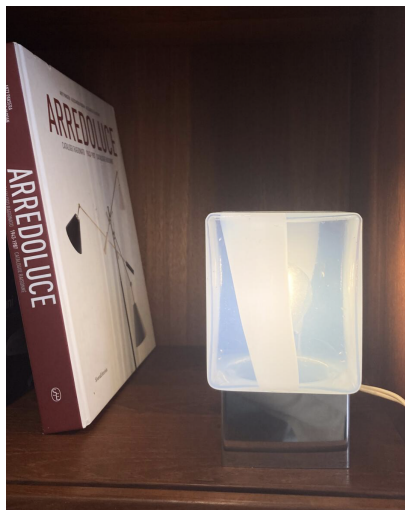

LIVING IN STYLE

GALLERY

Gallery Tel: + 44 (0) 20 8076 5055

Mobile Tel: + 44 (0) 7968 752 760

Email: info@livinginstylegallery.com

Site: livinginstylegallery.com