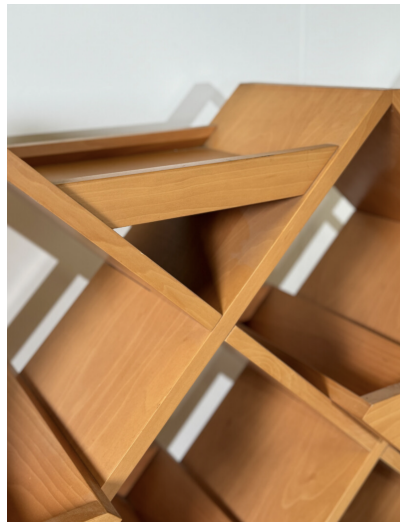

LIVING IN STYLE

GALLERY

Gallery Tel: + 44 (0) 20 8076 5055

Mobile Tel: + 44 (0) 7968 752 760

Email: info@livinginstylegallery.com

Site: livinginstylegallery.com