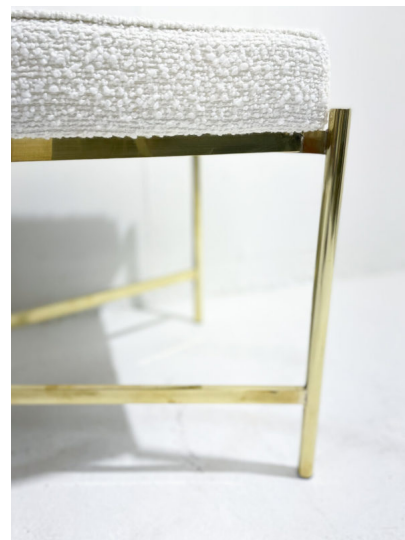

MID CENTURY MODERN ITALIAN BRASS BENCH

A mid-century modern brass bench with new upholstery.

Made in Italy in the 1970's.

Categories: [Furniture](#), [Seating](#)

GALLERY IMAGES

ADDITIONAL INFORMATION

Dimensions	46 × 126 × 47 cm
Color	Gold, White
Material	Boucle, Brass