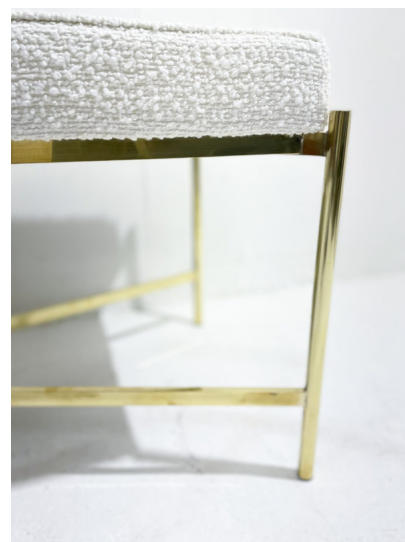

MID CENTURY MODERN ITALIAN BRASS BENCH

A mid-century modern brass bench with new upholstery.

Made in Italy in the 1970's.

Categories: [Furniture](#), [Seating](#)

GALLERY IMAGES

ADDITIONAL INFORMATION

Dimensions	46 × 126 × 47 cm
Color	Gold, White
Material	Boucle, Brass