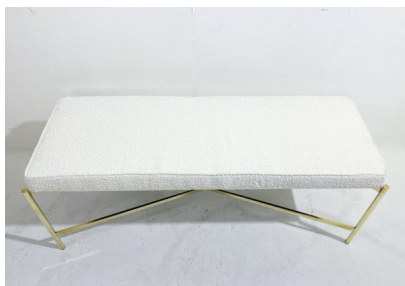

MID CENTURY MODERN ITALIAN BRASS BENCH

A mid-century modern brass bench with new upholstery.

Made in Italy in the 1970's.

Categories: [Furniture](#), [Seating](#)

GALLERY IMAGES

ADDITIONAL INFORMATION

Dimensions	46 × 126 × 47 cm
Color	Gold, White
Material	Boucle, Brass