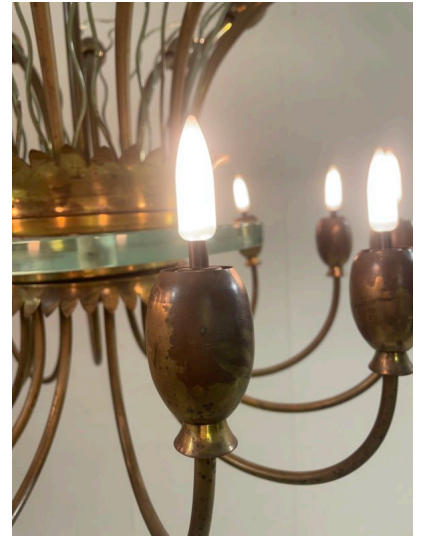

MID CENTURY MODERN ITALIAN CHANDELIER IN BRASS & GLASS

*A mid-century modern chandelier in brass
and glass.*

Made in Italy in the 1950's.

Categories: [Ceiling Lamp](#), [Lighting](#)

GALLERY IMAGES

ADDITIONAL INFORMATION

Dimensions	50 × 50 × 100 cm
Color	Gold
Material	Brass, Glass