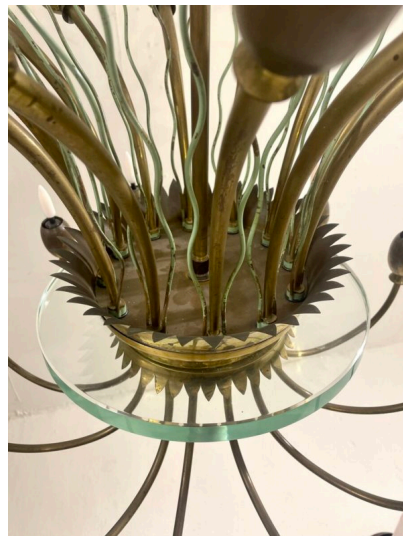

## MID CENTURY MODERN ITALIAN CHANDELIER IN BRASS & GLASS

*A mid-century modern chandelier in brass  
and glass.*

*Made in Italy in the 1950's.*

---

Categories: [Ceiling Lamp](#), [Lighting](#)

### GALLERY IMAGES

## ADDITIONAL INFORMATION

<b>Dimensions</b>	50 × 50 × 100 cm
<b>Color</b>	Gold
<b>Material</b>	Brass, Glass