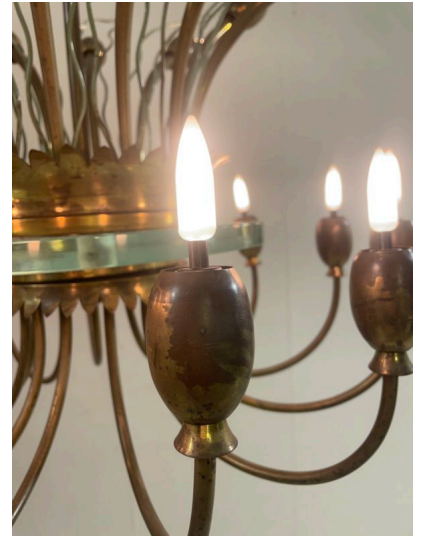

## MID CENTURY MODERN ITALIAN CHANDELIER IN BRASS & GLASS

*A mid-century modern chandelier in brass  
and glass.*

*Made in Italy in the 1950's.*

---

Categories: [Ceiling Lamp](#), [Lighting](#)

### GALLERY IMAGES

## ADDITIONAL INFORMATION

<b>Dimensions</b>	50 × 50 × 100 cm
<b>Color</b>	Gold
<b>Material</b>	Brass, Glass