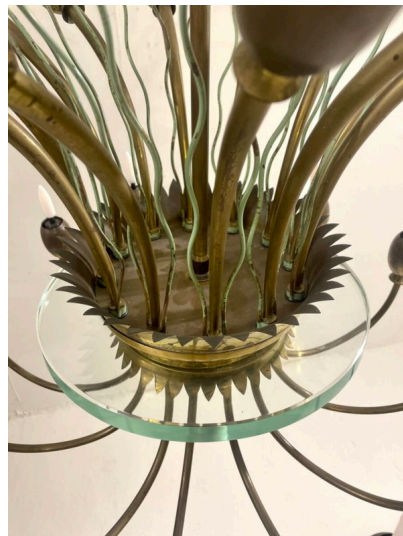

MID CENTURY MODERN ITALIAN CHANDELIER IN BRASS & GLASS

*A mid-century modern chandelier in brass
and glass.*

Made in Italy in the 1950's.

Categories: [Ceiling Lamp](#), [Lighting](#)

GALLERY IMAGES

ADDITIONAL INFORMATION

Dimensions	50 × 50 × 100 cm
Color	Gold
Material	Brass, Glass