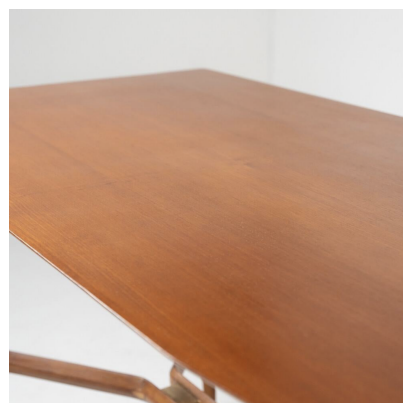

**MID-CENTURY MODERN ITALIAN
DINING TABLE BY STUDIO
MOSCATELLI, 1950S**

Mid-Century Modern Italian Dining Table by
Studio Moscatelli, 1950s

Categories: [Furniture](#), [Tables/Desks](#)

GALLERY IMAGES

LIVING IN STYLE