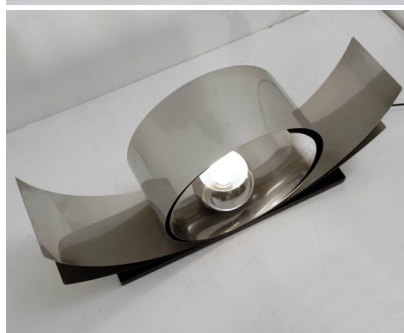

MID CENTURY MODERN ITALIAN LOTUS SHAPED DESK LAMP

A mid-century modern lotus shaped desk lamp.

Made in Italy in the 1970's.

Categories: [Lighting](#), [Table Lamp](#)

GALLERY IMAGES

LIVING IN STYLE

GALLERY

Gallery Tel: + 44 (0) 20 8076 5055

Mobile Tel: + 44 (0) 7968 752 760

Email: info@livinginstylegallery.com

Site: livinginstylegallery.com

ADDITIONAL INFORMATION

Dimensions

15 × 67 × 21 cm

Color

Black, Silver

Material

Lacquered Wood, Metal