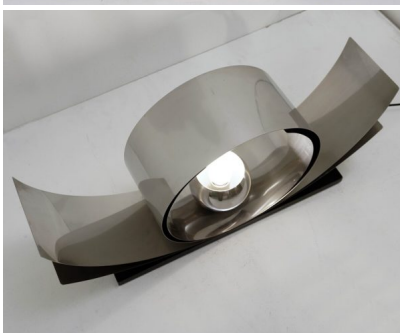

MID CENTURY MODERN ITALIAN LOTUS SHAPED DESK LAMP

A mid-century modern lotus shaped desk lamp.

Made in Italy in the 1970's.

Categories: [Lighting](#), [Table Lamp](#)

GALLERY IMAGES