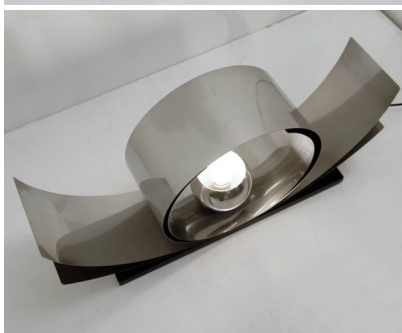

MID CENTURY MODERN ITALIAN LOTUS SHAPED DESK LAMP

A mid-century modern lotus shaped desk lamp.

Made in Italy in the 1970's.

Categories: [Lighting](#), [Table Lamp](#)

GALLERY IMAGES

LIVING IN STYLE

GALLERY

Gallery Tel: + 44 (0) 20 8076 5055

Mobile Tel: + 44 (0) 7968 752 760

Email: info@livinginstylegallery.com

Site: livinginstylegallery.com

ADDITIONAL INFORMATION

Dimensions	15 × 67 × 21 cm
Color	Black, Silver
Material	Lacquered Wood, Metal