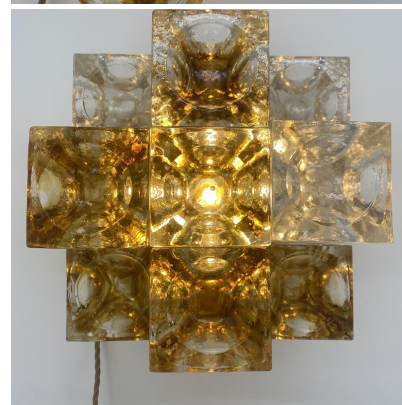

GALLERY IMAGES