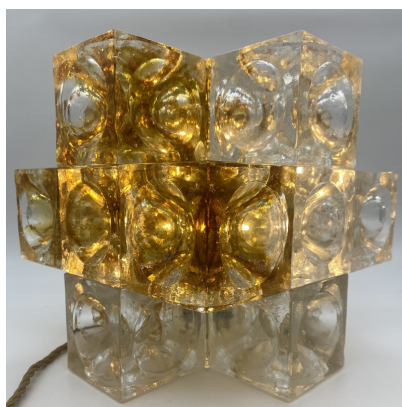

GALLERY IMAGES