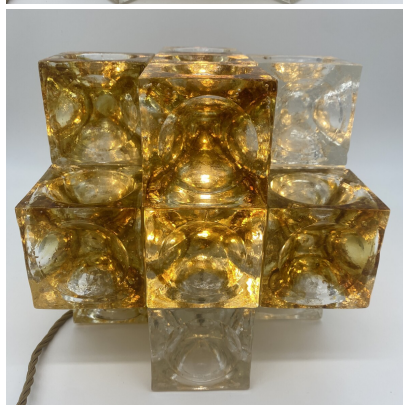

GALLERY IMAGES