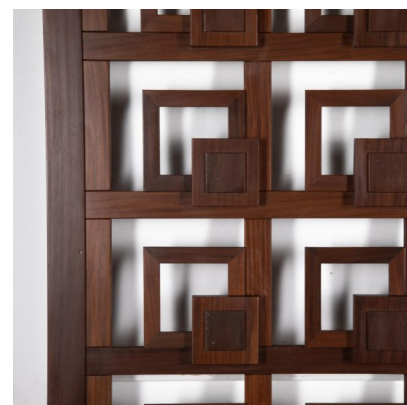

MID CENTURY MODERN ITALIAN ROOM DIVIDER

A mid-century modern room divider.

Made in Italy in the 1960's.

Categories: [Furniture](#), [Home Accessories](#)

GALLERY IMAGES

ADDITIONAL INFORMATION

Dimensions	4 × 105 × 220 cm
Color	Dark Brown
Material	Wood