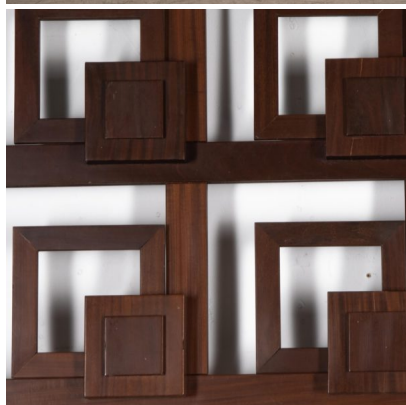

MID CENTURY MODERN ITALIAN ROOM DIVIDER

A mid-century modern room divider.

Made in Italy in the 1960's.

Categories: [Furniture](#), [Home Accessories](#)

GALLERY IMAGES

ADDITIONAL INFORMATION

Dimensions	4 × 105 × 220 cm
Color	Dark Brown
Material	Wood