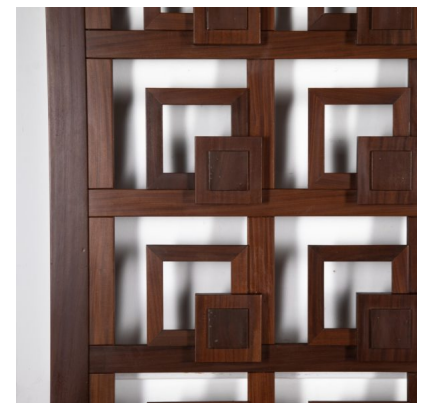

MID CENTURY MODERN ITALIAN ROOM DIVIDER

A mid-century modern room divider.

Made in Italy in the 1960's.

Categories: [Furniture](#), [Home Accessories](#)

GALLERY IMAGES

ADDITIONAL INFORMATION

Dimensions	4 × 105 × 220 cm
Color	Dark Brown
Material	Wood