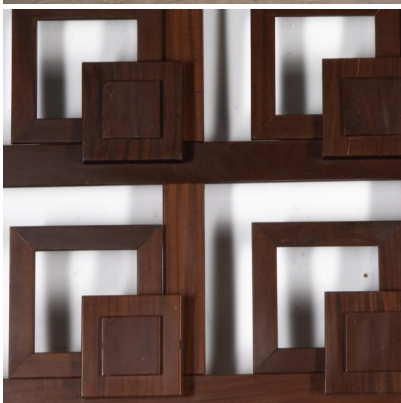

MID CENTURY MODERN ITALIAN ROOM DIVIDER

A mid-century modern room divider.

Made in Italy in the 1960's.

Categories: [Furniture](#), [Home Accessories](#)

GALLERY IMAGES

ADDITIONAL INFORMATION

Dimensions	4 × 105 × 220 cm
Color	Dark Brown
Material	Wood