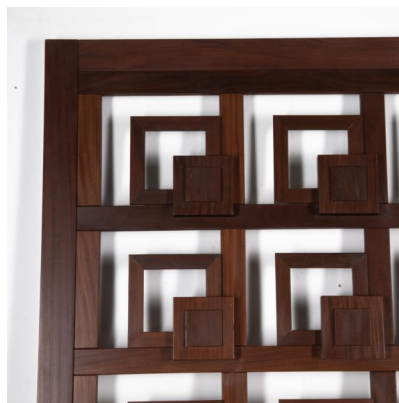

MID CENTURY MODERN ITALIAN ROOM DIVIDER

A mid-century modern room divider.

Made in Italy in the 1960's.

Categories: [Furniture](#), [Home Accessories](#)

GALLERY IMAGES

ADDITIONAL INFORMATION

Dimensions	4 × 105 × 220 cm
Color	Dark Brown
Material	Wood