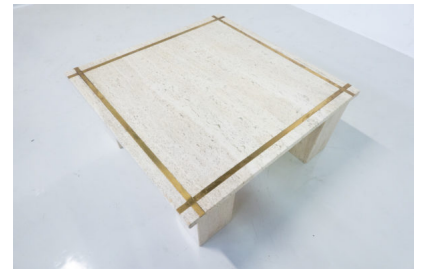

**MID-CENTURY MODERN ITALIAN
TRAVERTINE COFFEE TABLE, 1970S**

Mid-Century Modern Italian Travertine Coffee
Table, 1970s

Categories: [Furniture](#), [Tables/Desks](#)

GALLERY IMAGES

LIVING IN STYLE

GALLERY

Gallery Tel: + 44 (0) 20 8076 5055