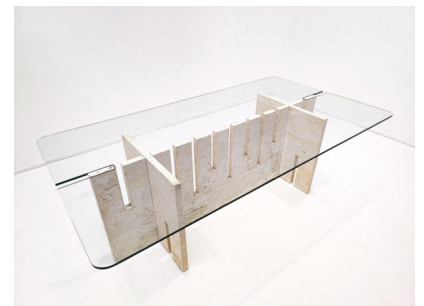

**MID-CENTURY MODERN ITALIAN  
TRAVERTINE DINING TABLE**

*A mid-century modern Italian dining table in  
travertine and glass.*

*Made in the 1970's.*

**Categories:** [Furniture](#), [Tables/Desks](#)

**GALLERY IMAGES**

## ADDITIONAL INFORMATION

**Color**

Beige

**Material**

Travertine