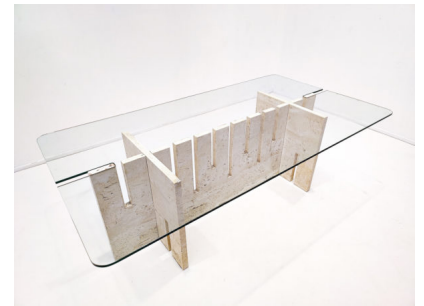

MID-CENTURY MODERN ITALIAN TRAVERTINE DINING TABLE

*A mid-century modern Italian dining table in
travertine and glass.*

Made in the 1970's.

Categories: [Furniture](#), [Tables/Desks](#)

GALLERY IMAGES

ADDITIONAL INFORMATION

Color

Beige

Material

Travertine