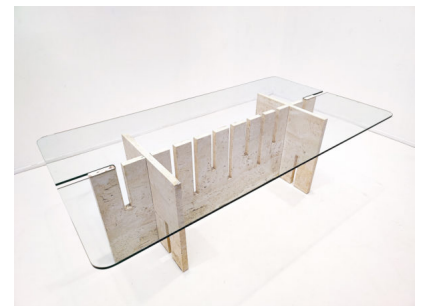

MID-CENTURY MODERN ITALIAN TRAVERTINE DINING TABLE

*A mid-century modern Italian dining table in
travertine and glass.*

Made in the 1970's.

Categories: [Furniture](#), [Tables/Desks](#)

GALLERY IMAGES

ADDITIONAL INFORMATION

Color

Beige

Material

Travertine