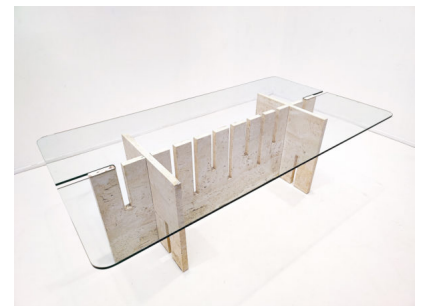

## MID-CENTURY MODERN ITALIAN TRAVERTINE DINING TABLE

*A mid-century modern Italian dining table in  
travertine and glass.*

*Made in the 1970's.*

---

Categories: [Furniture](#), [Tables/Desks](#)

## ADDITIONAL INFORMATION

**Color**

Beige

**Material**

Travertine