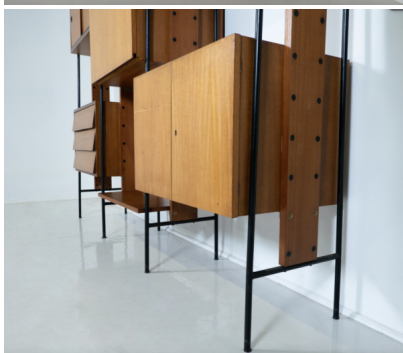

**MID-CENTURY MODERN ITALIAN  
WALL UNIT, 1960S**

Mid-Century Modern Italian Wall Unit, 1960s

Categories: [Furniture](#), [Other](#),  
[Shelf/Bar/Trolleys](#)

**GALLERY IMAGES**