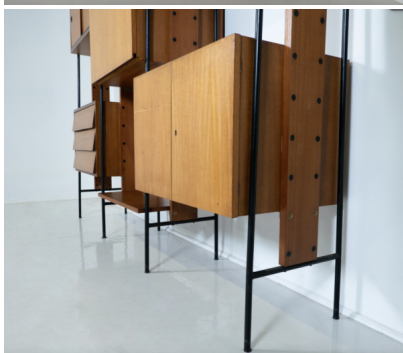

**MID-CENTURY MODERN ITALIAN
WALL UNIT, 1960S**

Mid-Century Modern Italian Wall Unit, 1960s

Categories: [Furniture](#), [Other](#),
[Shelf/Bar/Trolleys](#)

GALLERY IMAGES

LIVING IN STYLE

GALLERY

Gallery Tel: + 44 (0) 20 8076 5055