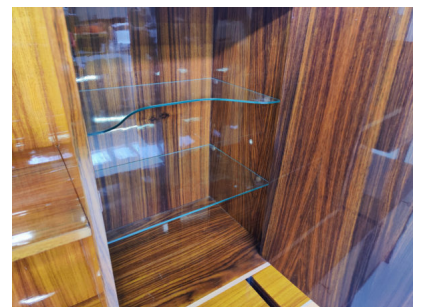

**MID-CENTURY MODERN ITALIAN  
WALL UNIT, WOOD, 1950S**

**Categories:** [Furniture](#), [Shelf/Bar/Trolleys](#)

**PRODUCT DESCRIPTION**

1950's Mid-Century Modern Italian Wall Unit, Wood

## GALLERY IMAGES