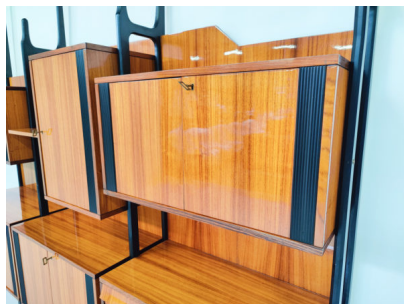

**MID-CENTURY MODERN ITALIAN
WALL UNIT, WOOD, 1950S**

Categories: [Furniture](#), [Shelf/Bar/Trolleys](#)

PRODUCT DESCRIPTION

1950's Mid-Century Modern Italian Wall Unit, Wood

GALLERY IMAGES

LIVING IN STYLE