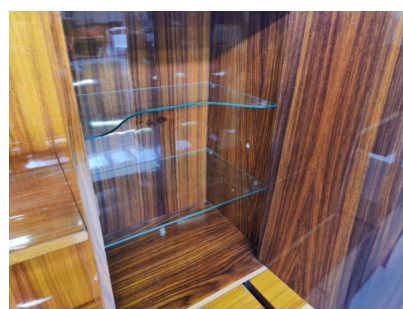

**MID-CENTURY MODERN ITALIAN
WALL UNIT, WOOD, 1950S**

Categories: [Furniture](#), [Shelf/Bar/Trolleys](#)

PRODUCT DESCRIPTION

1950's Mid-Century Modern Italian Wall Unit, Wood

GALLERY IMAGES

LIVING IN STYLE