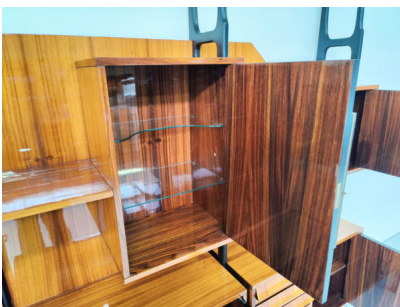

**MID-CENTURY MODERN ITALIAN  
WALL UNIT, WOOD, 1950S**

**Categories:** [Furniture](#), [Shelf/Bar/Trolleys](#)

**PRODUCT DESCRIPTION**

1950's Mid-Century Modern Italian Wall Unit, Wood

## GALLERY IMAGES