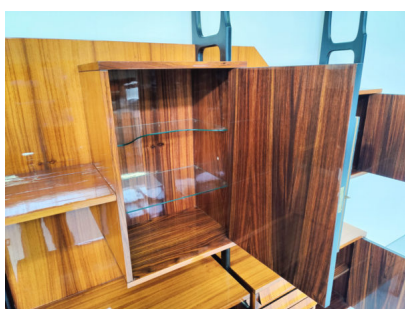

**MID-CENTURY MODERN ITALIAN
WALL UNIT, WOOD, 1950S**

Categories: [Furniture](#), [Shelf/Bar/Trolleys](#)

PRODUCT DESCRIPTION

1950's Mid-Century Modern Italian Wall Unit, Wood

GALLERY IMAGES

LIVING IN STYLE