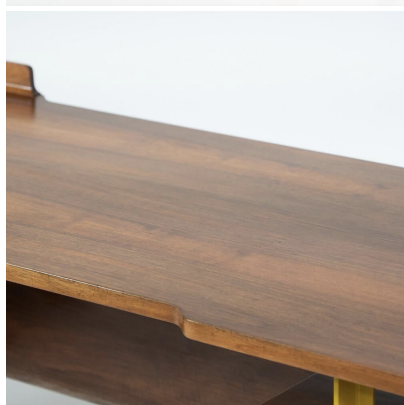

**MID-CENTURY-MODERN ITALIAN
WOODEN DESK IN WALNUT AND
METAL, ITALY, 1960**

Mid-Century-Modern Italian wooden desk in
walnut and metal, Italy, 1960

Categories: [Furniture](#), [Tables/Desks](#)

GALLERY IMAGES