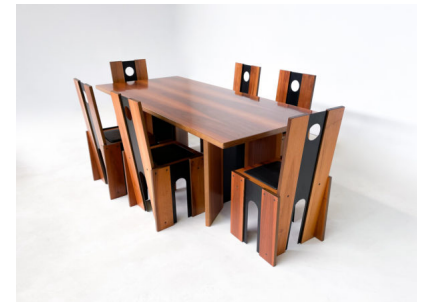

MID CENTURY MODERN ITALIAN WOODEN DINING TABLE

A mid-century modern wooden dining table.

Made in Italy in the 1970's.

Categories: [Furniture](#), [Tables/Desks](#)

GALLERY IMAGES

LIVING IN STYLE

GALLERY

Gallery Tel: + 44 (0) 20 8076 5055

Mobile Tel: + 44 (0) 7968 752 760

Email: info@livinginstylegallery.com

Site: livinginstylegallery.com

ADDITIONAL INFORMATION

Dimensions	90 × 200 × 74 cm
Color	Brown
Material	Wood