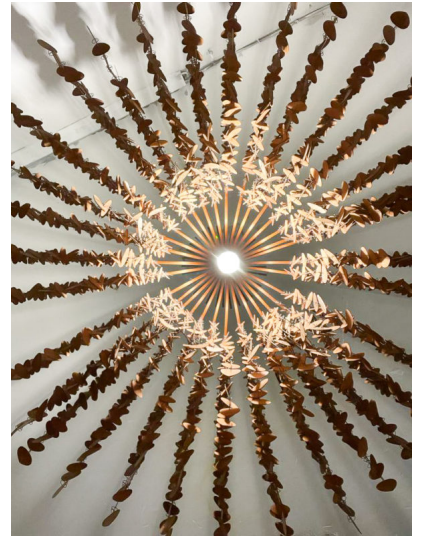

LIVING IN STYLE

GALLERY

Gallery Tel: + 44 (0) 20 8076 5055

Mobile Tel: + 44 (0) 7968 752 760

Email: info@livinginstylegallery.com

Site: livinginstylegallery.com