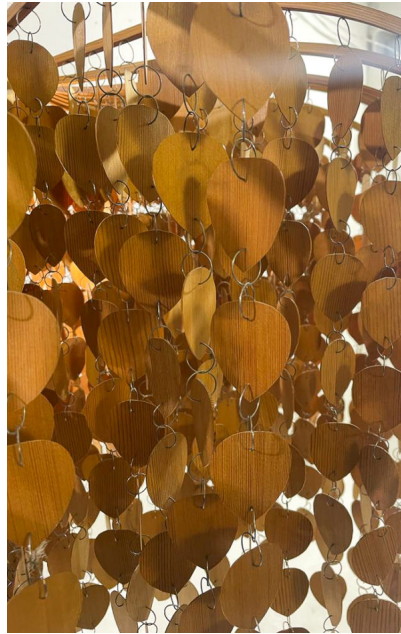

LIVING IN STYLE

GALLERY

Gallery Tel: + 44 (0) 20 8076 5055

Mobile Tel: + 44 (0) 7968 752 760

Email: info@livinginstylegallery.com

Site: livinginstylegallery.com