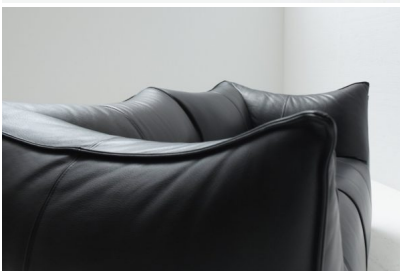

**MID CENTURY MODERN "LE
BAMBOLE" SOFA BY MARIO BELLINI
FOR B&B ITALIA**

*A mid century modern "Le Bambole" sofa by
Mario Bellini for B&B Italia in black leather.*

Made in Italy in the 1970's.

Categories: [Furniture](#), [Seating](#)

GALLERY IMAGES

ADDITIONAL INFORMATION

Dimensions	90 × 160 × 72 cm
Color	Black
Material	Leather