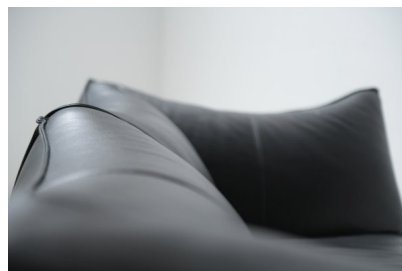

**MID CENTURY MODERN "LE
BAMBOLE" SOFA BY MARIO BELLINI
FOR B&B ITALIA**

*A mid century modern "Le Bambole" sofa by
Mario Bellini for B&B Italia in black leather.*

Made in Italy in the 1970's.

Categories: [Furniture](#), [Seating](#)

GALLERY IMAGES

ADDITIONAL INFORMATION

Dimensions	90 × 160 × 72 cm
Color	Black
Material	Leather