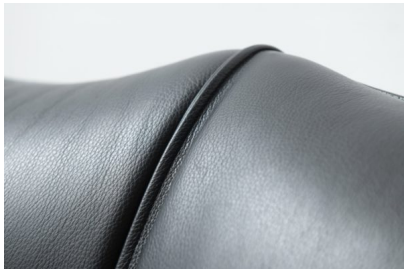

**MID CENTURY MODERN "LE BAMBOLE" SOFA BY MARIO BELLINI FOR B&B ITALIA**

*A mid century modern "Le Bambole" sofa by Mario Bellini for B&B Italia in black leather.*

*Made in Italy in the 1970's.*

---

**Categories:** [Furniture](#), [Seating](#)

**GALLERY IMAGES**

## ADDITIONAL INFORMATION

<b>Dimensions</b>	90 × 160 × 72 cm
<b>Color</b>	Black
<b>Material</b>	Leather