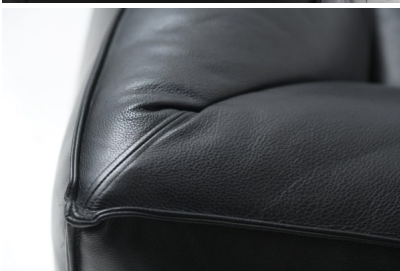

**MID CENTURY MODERN "LE
BAMBOLE" SOFA BY MARIO BELLINI
FOR B&B ITALIA**

*A mid century modern "Le Bambole" sofa by
Mario Bellini for B&B Italia in black leather.*

Made in Italy in the 1970's.

Categories: [Furniture](#), [Seating](#)

GALLERY IMAGES

ADDITIONAL INFORMATION

Dimensions	90 × 160 × 72 cm
Color	Black
Material	Leather