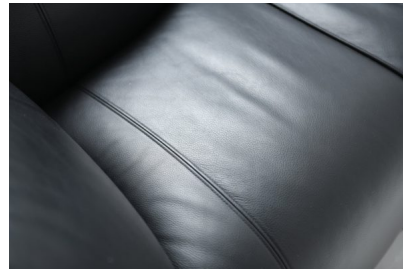

**MID CENTURY MODERN "LE BAMBOLE" SOFA BY MARIO BELLINI FOR B&B ITALIA**

*A mid century modern "Le Bambole" sofa by Mario Bellini for B&B Italia in black leather.*

*Made in Italy in the 1970's.*

---

**Categories:** [Furniture](#), [Seating](#)

## ADDITIONAL INFORMATION

<b>Dimensions</b>	90 × 160 × 72 cm
<b>Color</b>	Black
<b>Material</b>	Leather