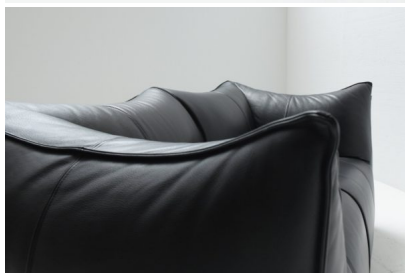

**MID CENTURY MODERN "LE BAMBOLE" SOFA BY MARIO BELLINI FOR B&B ITALIA**

*A mid century modern "Le Bambole" sofa by Mario Bellini for B&B Italia in black leather.*

*Made in Italy in the 1970's.*

---

**Categories:** [Furniture](#), [Seating](#)

## ADDITIONAL INFORMATION

<b>Dimensions</b>	90 × 160 × 72 cm
<b>Color</b>	Black
<b>Material</b>	Leather