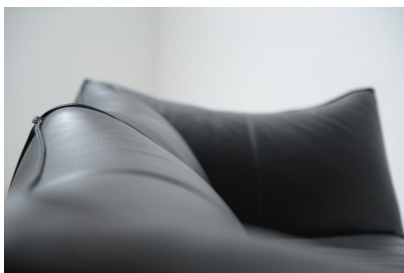

**MID CENTURY MODERN "LE BAMBOLE" SOFA BY MARIO BELLINI FOR B&B ITALIA**

*A mid century modern "Le Bambole" sofa by Mario Bellini for B&B Italia in black leather.*

*Made in Italy in the 1970's.*

---

**Categories:** [Furniture](#), [Seating](#)

## ADDITIONAL INFORMATION

<b>Dimensions</b>	90 × 160 × 72 cm
<b>Color</b>	Black
<b>Material</b>	Leather