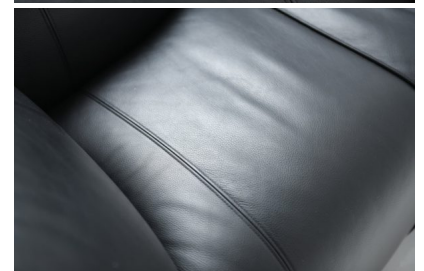

**MID CENTURY MODERN "LE
BAMBOLE" SOFA BY MARIO BELLINI
FOR B&B ITALIA**

*A mid century modern "Le Bambole" sofa by
Mario Bellini for B&B Italia in black leather.*

Made in Italy in the 1970's.

Categories: [Furniture](#), [Seating](#)

GALLERY IMAGES

ADDITIONAL INFORMATION

Dimensions	90 × 160 × 72 cm
Color	Black
Material	Leather