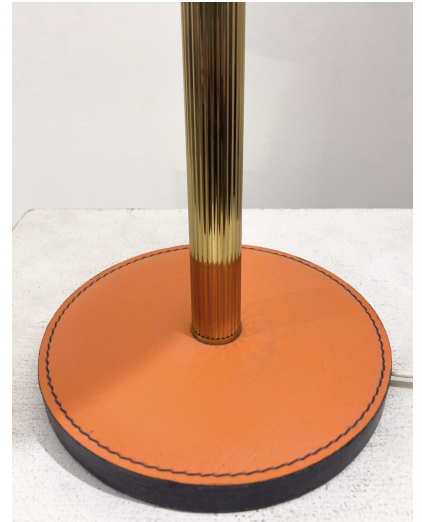

**MID-CENTURY MODERN LEATHER
AND BRASS TABLE LAMP**

Mid-Century Modern Leather and Brass Table
Lamp

Categories: [Lighting](#), [Table Lamp](#)

GALLERY IMAGES

LIVING IN STYLE

GALLERY

Gallery Tel: + 44 (0) 20 8076 5055