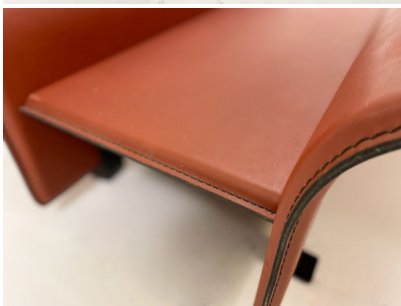

**MID CENTURY MODERN LEATHER &  
GLASS COFFEE TABLE**

*A mid-century modern leather & glass coffee table.*

*Made in Italy in the 1980's.*

---

**Categories:** [Furniture](#), [Tables/Desks](#)

**GALLERY IMAGES**

## ADDITIONAL INFORMATION

**Dimensions**

90 × 82 × 36 cm

**Color**

Brown

**Material**

Glass, Leather, Metal