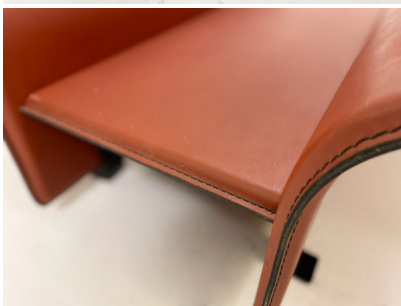

**MID CENTURY MODERN LEATHER &
GLASS COFFEE TABLE**

A mid-century modern leather & glass coffee table.

Made in Italy in the 1980's.

Categories: [Furniture](#), [Tables/Desks](#)

GALLERY IMAGES

ADDITIONAL INFORMATION

Dimensions

90 × 82 × 36 cm

Color

Brown

Material

Glass, Leather, Metal