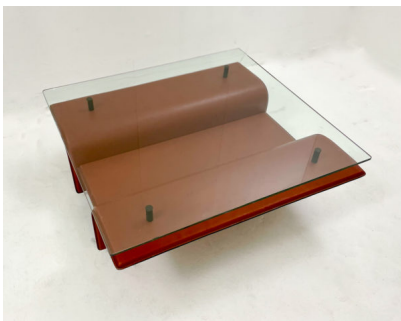

**MID CENTURY MODERN LEATHER &
GLASS COFFEE TABLE**

A mid-century modern leather & glass coffee table.

Made in Italy in the 1980's.

Categories: [Furniture](#), [Tables/Desks](#)

GALLERY IMAGES

ADDITIONAL INFORMATION

Dimensions

90 × 82 × 36 cm

Color

Brown

Material

Glass, Leather, Metal