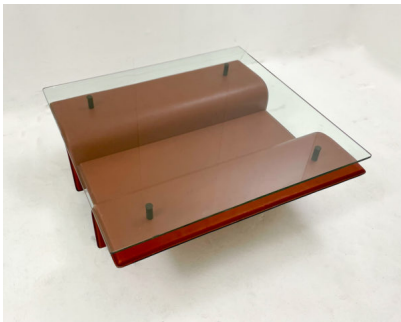

**MID CENTURY MODERN LEATHER &  
GLASS COFFEE TABLE**

*A mid-century modern leather & glass coffee table.*

*Made in Italy in the 1980's.*

---

**Categories:** [Furniture](#), [Tables/Desks](#)

**GALLERY IMAGES**

## ADDITIONAL INFORMATION

**Dimensions**

90 × 82 × 36 cm

**Color**

Brown

**Material**

Glass, Leather, Metal