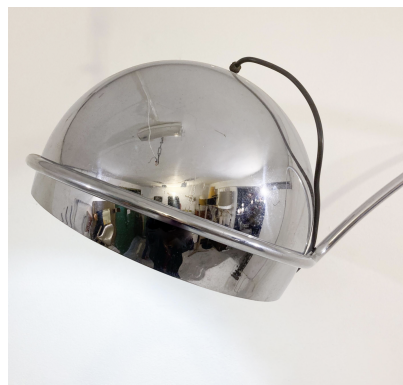

**MID-CENTURY MODERN MARBLE  
AND CHROME FLOOR LAMP**

Mid-Century Modern Marble and Chrome  
Floor Lamp

Categories: [Floor Lamp](#), [Lighting](#)

**GALLERY IMAGES**