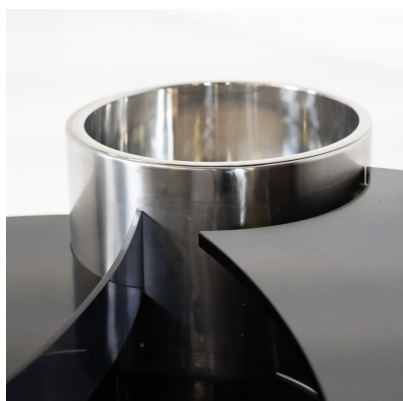

**MID-CENTURY MODERN MASSIMO
PAPIRI COFFEE TABLE BY MARIO
SABOT, ITALY, 1970S**

Mid-Century Modern Massimo Papiri Coffee
Table by Mario Sabot, Italy, 1970s

Categories: [Furniture](#), [Tables/Desks](#)

GALLERY IMAGES