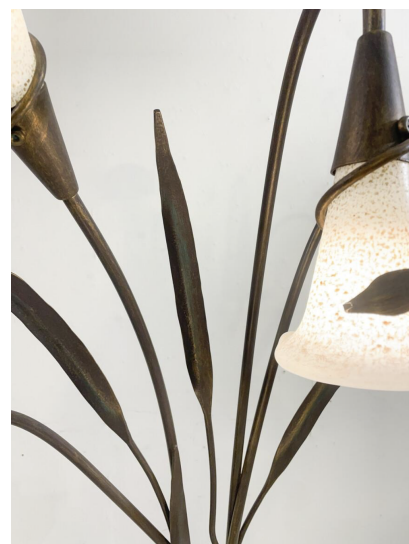

MID-CENTURY MODERN METAL FLOOR LAMP

Mid-Century Modern Metal Floor Lamp

Categories: [Floor Lamp](#), [Lighting](#)

GALLERY IMAGES

LIVING IN STYLE

GALLERY

Gallery Tel: + 44 (0) 20 8076 5055

Mobile Tel: + 44 (0) 7968 752 760