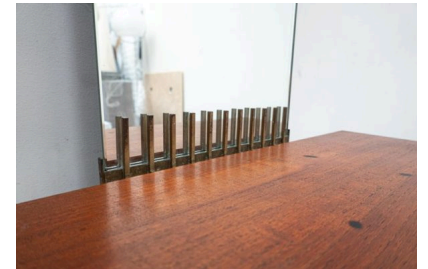

**MID CENTURY MODERN MIRROR BY
ETTORE SOTTASS FOR
SANTAMBROGIO & DE BERTI**

*A mid-century modern mirror with console
table by Ettore Sottsass for Santambrogio &
De Berti.*

Made in Italy in the 1950's.

Categories: [Mirrors](#)

GALLERY IMAGES

ADDITIONAL INFORMATION

Dimensions	24 × 60 × 180 cm
Color	Brown
Material	Mirror, Wood