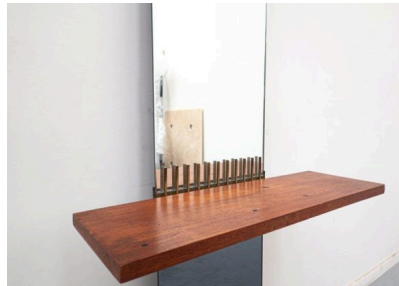

**MID CENTURY MODERN MIRROR BY
ETTORE SOTTASS FOR
SANTAMBROGIO & DE BERTI**

*A mid-century modern mirror with console
table by Ettore Sottsass for Santambrogio &
De Berti.*

Made in Italy in the 1950's.

Categories: [Mirrors](#)

GALLERY IMAGES

ADDITIONAL INFORMATION

Dimensions	24 × 60 × 180 cm
Color	Brown
Material	Mirror, Wood