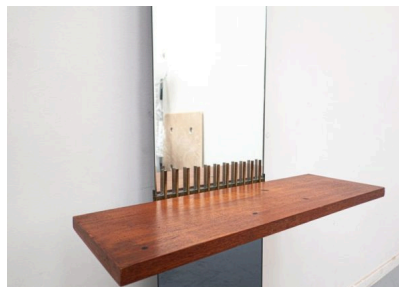

**MID CENTURY MODERN MIRROR BY
ETTORE SOTTASS FOR
SANTAMBROGIO & DE BERTI**

*A mid-century modern mirror with console
table by Ettore Sottsass for Santambrogio &
De Berti.*

Made in Italy in the 1950's.

Categories: [Mirrors](#)

GALLERY IMAGES

ADDITIONAL INFORMATION

Dimensions	24 × 60 × 180 cm
Color	Brown
Material	Mirror, Wood