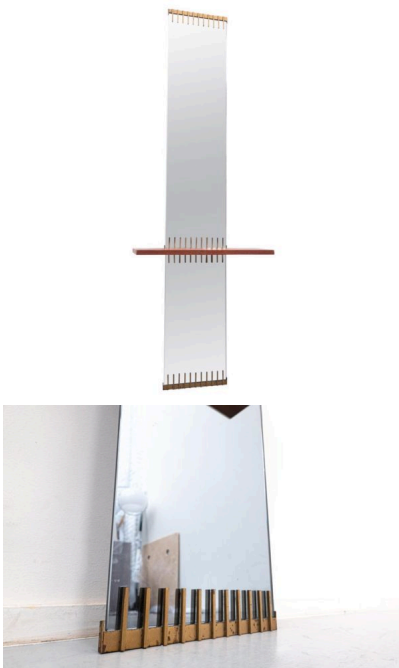

**MID CENTURY MODERN MIRROR BY
ETTORE SOTTASS FOR
SANTAMBROGIO & DE BERTI**

*A mid-century modern mirror with console
table by Ettore Sottsass for Santambrogio &
De Berti.*

Made in Italy in the 1950's.

Categories: [Mirrors](#)

GALLERY IMAGES

ADDITIONAL INFORMATION

Dimensions	24 × 60 × 180 cm
Color	Brown
Material	Mirror, Wood