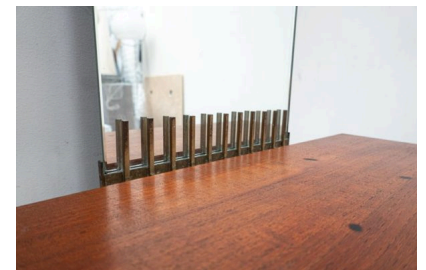

**MID CENTURY MODERN MIRROR BY
ETTORE SOTTASS FOR
SANTAMBROGIO & DE BERTI**

*A mid-century modern mirror with console
table by Ettore Sottsass for Santambrogio &
De Berti.*

Made in Italy in the 1950's.

Categories: [Mirrors](#)

GALLERY IMAGES

ADDITIONAL INFORMATION

Dimensions	24 × 60 × 180 cm
Color	Brown
Material	Mirror, Wood