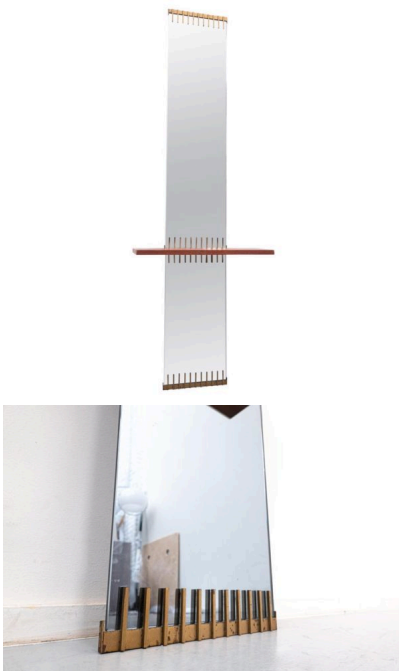

**MID CENTURY MODERN MIRROR BY
ETTORE SOTTASS FOR
SANTAMBROGIO & DE BERTI**

*A mid-century modern mirror with console
table by Ettore Sottsass for Santambrogio &
De Berti.*

Made in Italy in the 1950's.

Categories: [Mirrors](#)

GALLERY IMAGES

ADDITIONAL INFORMATION

Dimensions	24 × 60 × 180 cm
Color	Brown
Material	Mirror, Wood