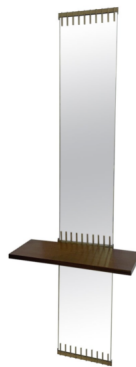

**MID-CENTURY MODERN MIRROR BY
ETTORE SOTTASS FOR
SANTAMBROGIO E DE BERTI, 1950S**

Mid-Century Modern Mirror by Ettore
Sottsass for Santambrogio e De Berti, 1950s

Categories: [Furniture](#), [Mirrors](#), [Other](#)

GALLERY IMAGES

LIVING IN STYLE

GALLERY

Gallery Tel: + 44 (0) 20 8076 5055

Mobile Tel: + 44 (0) 7968 752 760

Email: info@livinginstylegallery.com

Site: livinginstylegallery.com

LIVING IN STYLE