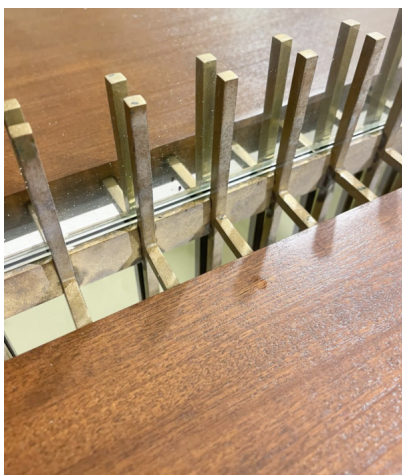

**MID-CENTURY MODERN MIRROR BY  
ETTORE SOTTASS FOR  
SANTAMBROGIO E DE BERTI, 1950S**

Mid-Century Modern Mirror by Ettore  
Sottsass for Santambrogio e De Berti, 1950s

Categories: [Furniture](#), [Mirrors](#), [Other](#)

**GALLERY IMAGES**