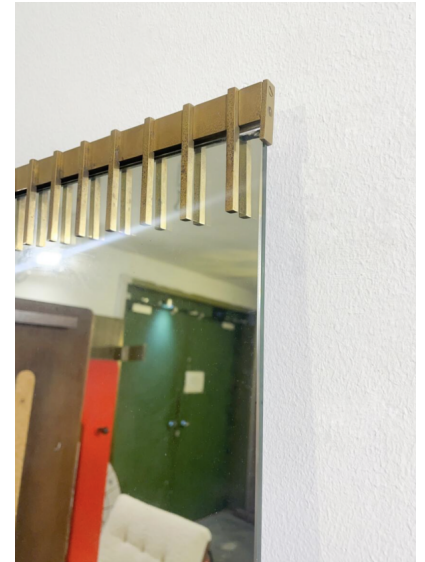

**MID-CENTURY MODERN MIRROR BY
ETTORE SOTTASS FOR
SANTAMBROGIO E DE BERTI, 1950S**

Mid-Century Modern Mirror by Ettore
Sottsass for Santambrogio e De Berti, 1950s

Categories: [Furniture](#), [Mirrors](#), [Other](#)

GALLERY IMAGES

LIVING IN STYLE

GALLERY

Gallery Tel: + 44 (0) 20 8076 5055

Mobile Tel: + 44 (0) 7968 752 760

Email: info@livinginstylegallery.com

Site: livinginstylegallery.com

LIVING IN STYLE