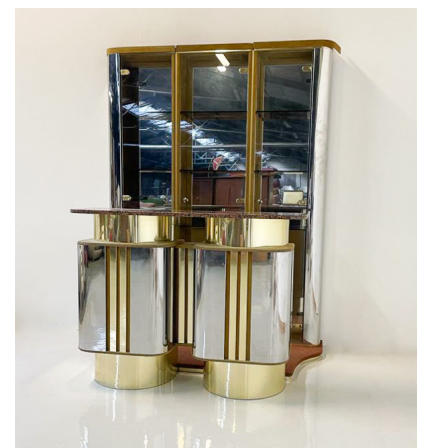

**MID-CENTURY MODERN MIRROR  
SUEDE AND METAL BAR WITH RED  
MARBLE TOP, ITALY, 1970S**

Mid-Century Modern Mirror Suede and Metal  
Bar with Red Marble Top, Italy, 1970s

---

**Categories:** [Furniture](#), [Shelf/Bar/Trolleys](#)

**GALLERY IMAGES**