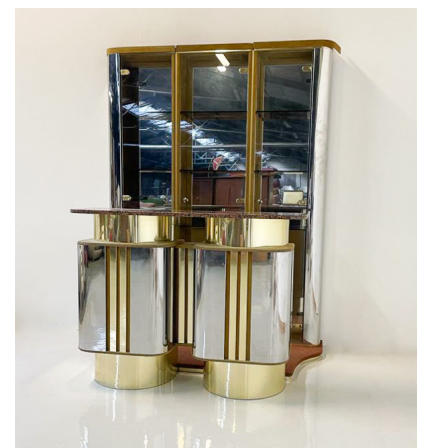

**MID-CENTURY MODERN MIRROR  
SUEDE AND METAL BAR WITH RED  
MARBLE TOP, ITALY, 1970S**

Mid-Century Modern Mirror Suede and Metal  
Bar with Red Marble Top, Italy, 1970s

Categories: [Furniture](#), [Shelf/Bar/Trolleys](#)

**GALLERY IMAGES**