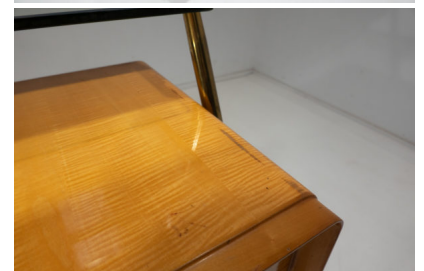

MID CENTURY MODERN MIRRORED SIDEBOARD BY SILVIO CAVATORTA

*A mid-century modern mirrored sideboard
by Silvio Cavatorta.*

Made in Italy circa 1958.

Categories: [Furniture](#), [Sideboards](#)

GALLERY IMAGES

ADDITIONAL INFORMATION

Dimensions	48 × 190 × 117 cm
Color	Gold, Light Brown
Material	Brass, Glass, Wood