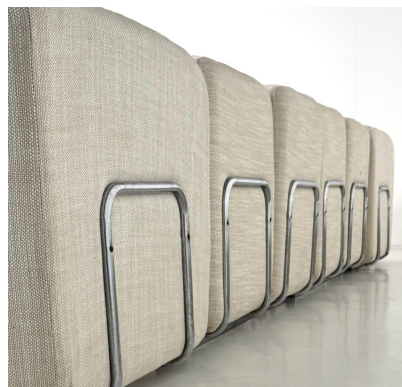

**MID-CENTURY MODERN MODULAR
SOFA, FABRIC AND CHROME, 1970S**

Mid-Century Modern Modular Sofa, Fabric
and Chrome, 1970s - New Upholstery

Categories: [Furniture](#), [Sofas](#)

GALLERY IMAGES

LIVING IN STYLE