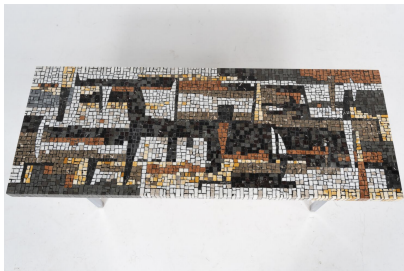

**MID-CENTURY MODERN MOSAIC
COFFEE TABLE, 1970S**

Mid-Century Modern Mosaic Coffee Table,
1970s

Categories: [Furniture](#), [Tables/Desks](#)

GALLERY IMAGES

LIVING IN STYLE

GALLERY

Gallery Tel: + 44 (0) 20 8076 5055