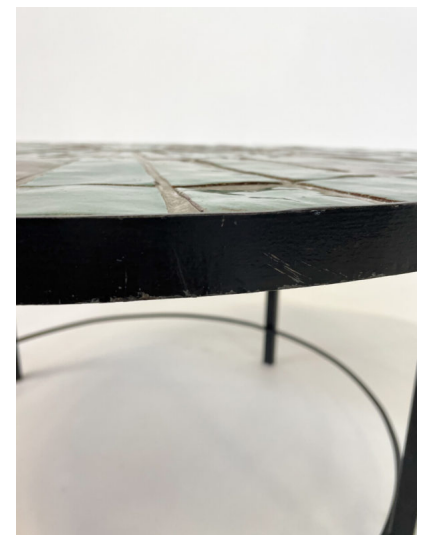

GALLERY IMAGES