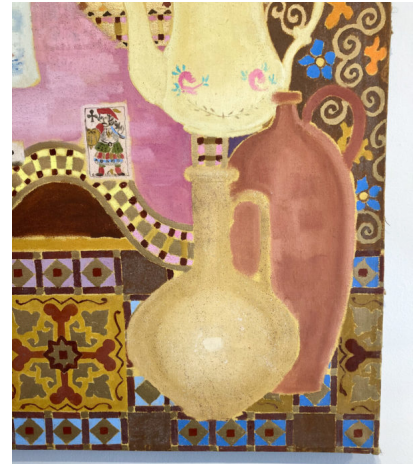

MID CENTURY MODERN PAINTING BY JOS SEEWUS

*A mid-century modern painting on canvas by
Jos Seewus.*

Made in Belgium in the 1970's.

Categories: [Wall Art](#)

GALLERY IMAGES

ADDITIONAL INFORMATION

Dimensions	3 × 100 × 119 cm
Color	Multicolored
Material	Canvas