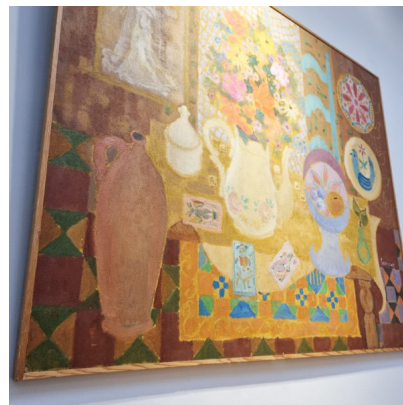

MID CENTURY MODERN PAINTING BY JOS SEEUWS

*A mid-century modern painting by Jos
Seeuws.*

Made in Belgium in the 1970's.

Categories: [Wall Art](#)

GALLERY IMAGES

ADDITIONAL INFORMATION

Dimensions	2 × 122 × 102 cm
Color	Multicolored
Material	Canvas