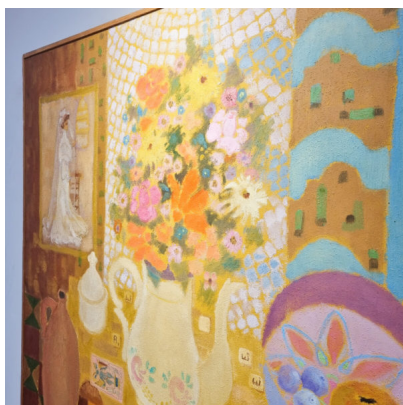

MID CENTURY MODERN PAINTING BY JOS SEEUWS

*A mid-century modern painting by Jos
Seeuws.*

Made in Belgium in the 1970's.

Categories: [Wall Art](#)

GALLERY IMAGES

ADDITIONAL INFORMATION

Dimensions	2 × 122 × 102 cm
Color	Multicolored
Material	Canvas