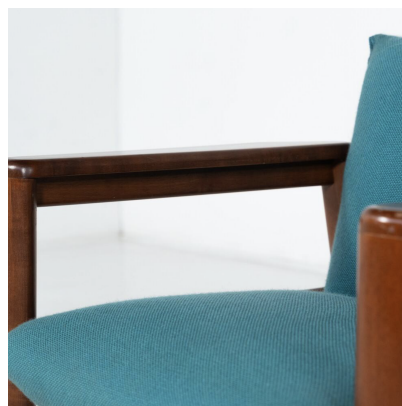

**MID-CENTURY MODERN PAIR OF
ARMCHAIRS, BLUE FABRIC AND
WOOD, ITALY, 1960S**

Mid-Century Modern Pair of Armchairs, Blue
Fabric and Wood, Italy, 1960s

Categories: [Furniture](#), [Seating](#)

GALLERY IMAGES