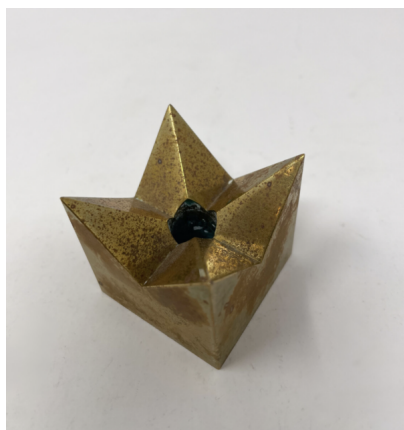

**MID-CENTURY MODERN PAIR OF  
CANDLESTICKS BY PIERRE FORSELL  
FOR SKULTUNA, 1960S**

Mid-Century Modern Pair of Candlesticks by  
Pierre Forssell for Skultuna, 1960s

---

**Categories:** [Home Accessories](#),  
[Miscellaneous](#)

**GALLERY IMAGES**