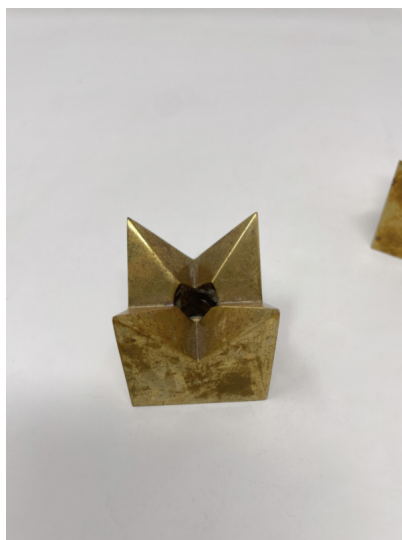

GALLERY IMAGES