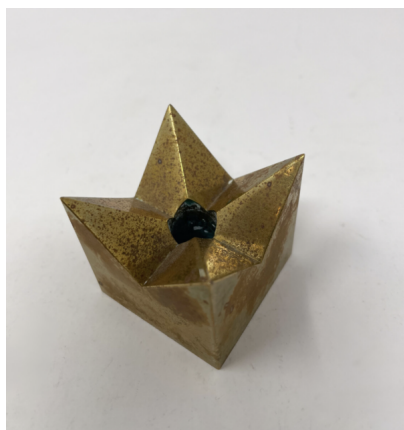

GALLERY IMAGES