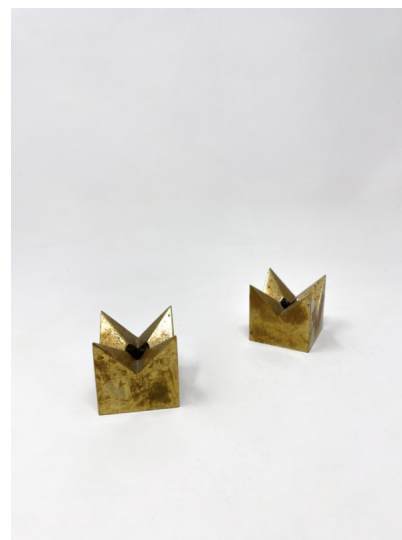

**MID-CENTURY MODERN PAIR OF  
CANDLESTICKS BY PIERRE FORSELL  
FOR SKULTUNA, 1960S**

Mid-Century Modern Pair of Candlesticks by  
Pierre Forssell for Skultuna, 1960s

---

**Categories:** [Home Accessories](#),  
[Miscellaneous](#)

**GALLERY IMAGES**