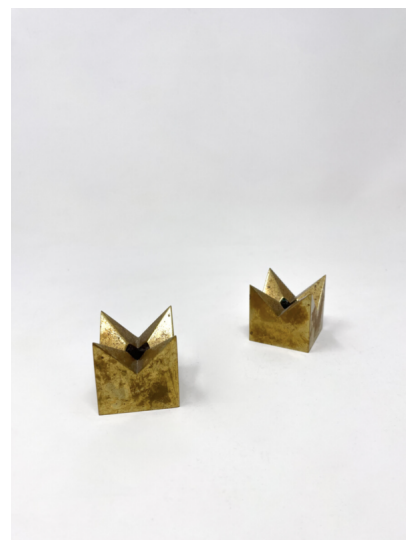

GALLERY IMAGES