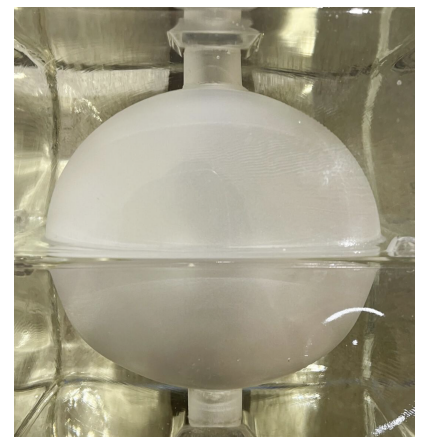

**MID-CENTURY MODERN PAIR OF
FROSTED GLASS CUBOSFERA WALL
LIGHTS**

Mid-Century Modern Pair of Frosted Glass
Cubosfera Wall Lights

Categories: [Lighting](#), [Wall Lamp](#)

GALLERY IMAGES

LIVING IN STYLE

GALLERY