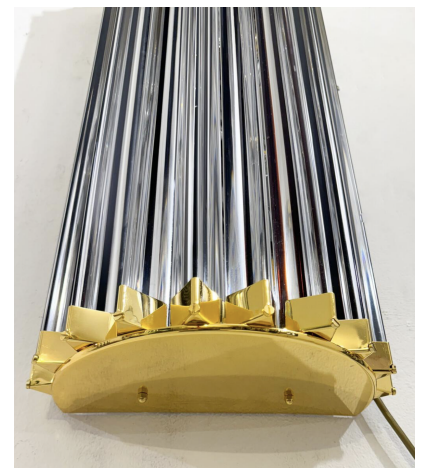

**MID-CENTURY MODERN PAIR OF  
GLASS WALL LIGHTS, 1970S**

Mid-Century Modern Pair of Glass Wall  
Lights, 1970s

Categories: [Lighting](#), [Wall Lamp](#)

**GALLERY IMAGES**