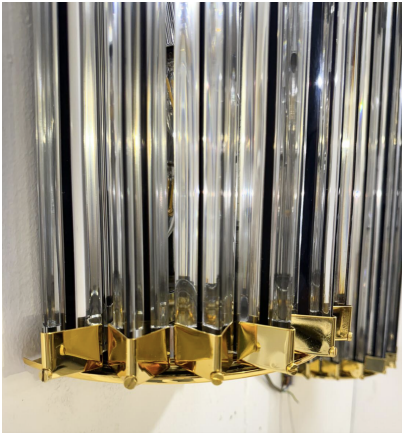

LIVING IN STYLE

GALLERY

Gallery Tel: + 44 (0) 20 8076 5055

Mobile Tel: + 44 (0) 7968 752 760

Email: info@livinginstylegallery.com

Site: livinginstylegallery.com