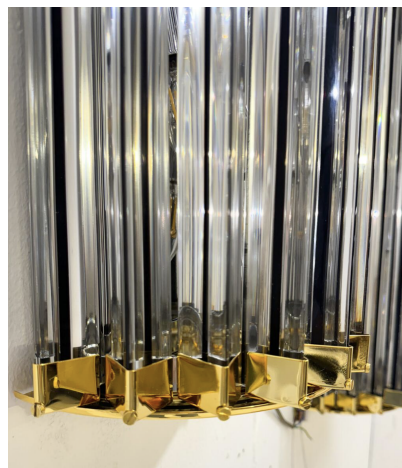

**MID-CENTURY MODERN PAIR OF  
GLASS WALL LIGHTS, 1970S**

Mid-Century Modern Pair of Glass Wall  
Lights, 1970s

Categories: [Lighting](#), [Wall Lamp](#)

**GALLERY IMAGES**