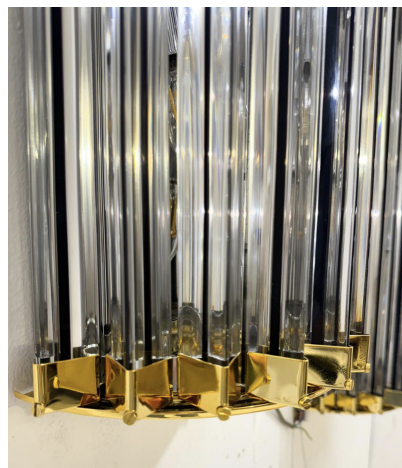

**MID-CENTURY MODERN PAIR OF
GLASS WALL LIGHTS, 1970S**

Mid-Century Modern Pair of Glass Wall
Lights, 1970s

Categories: [Lighting](#), [Wall Lamp](#)

GALLERY IMAGES

LIVING IN STYLE

GALLERY

Gallery Tel: + 44 (0) 20 8076 5055