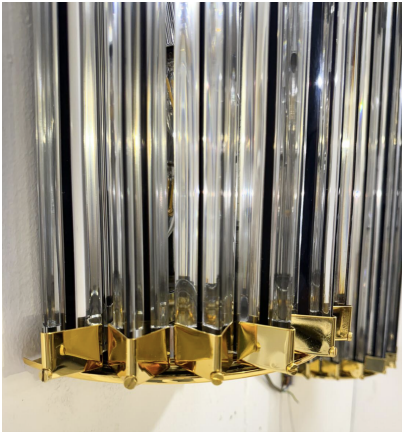

LIVING IN STYLE

GALLERY

Gallery Tel: + 44 (0) 20 8076 5055

Mobile Tel: + 44 (0) 7968 752 760

Email: info@livinginstylegallery.com

Site: livinginstylegallery.com