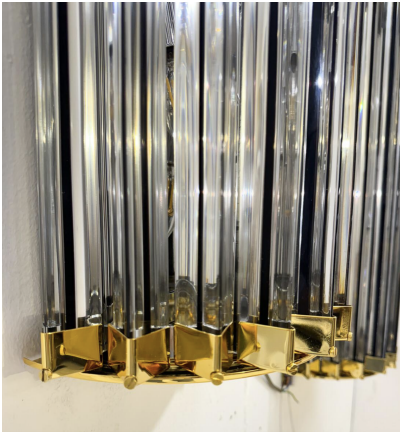

LIVING IN STYLE

GALLERY

Gallery Tel: + 44 (0) 20 8076 5055

Mobile Tel: + 44 (0) 7968 752 760

Email: info@livinginstylegallery.com

Site: livinginstylegallery.com