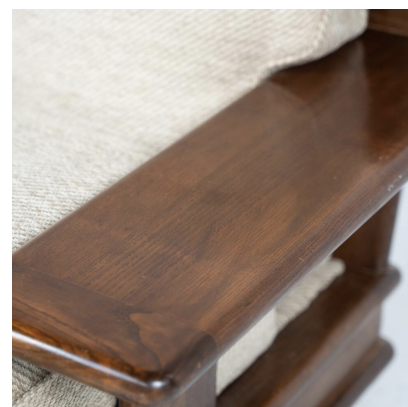

**MID-CENTURY MODERN PAIR OF
ITALIAN ARMCHAIRS BY MOBIL
GIRGI, 1960S**

Mid-Century modern Pair of Italian Armchairs
by Mobil Girgi, 1960s

Categories: [Furniture](#), [Seating](#)

GALLERY IMAGES

LIVING IN STYLE