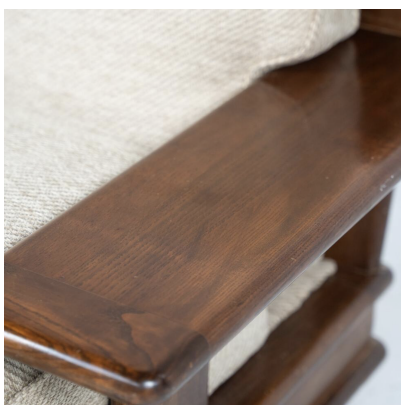

**MID-CENTURY MODERN PAIR OF
ITALIAN ARMCHAIRS BY MOBIL
GIRGI, 1960S**

Mid-Century modern Pair of Italian Armchairs
by Mobil Girgi, 1960s

Categories: [Furniture](#), [Seating](#)

GALLERY IMAGES

LIVING IN STYLE