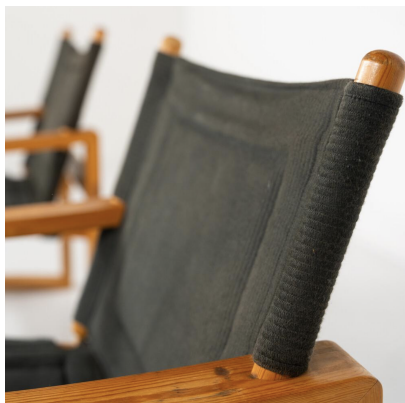

LIVING IN STYLE

GALLERY

Gallery Tel: + 44 (0) 20 8076 5055

Mobile Tel: + 44 (0) 7968 752 760

Email: info@livinginstylegallery.com

Site: livinginstylegallery.com