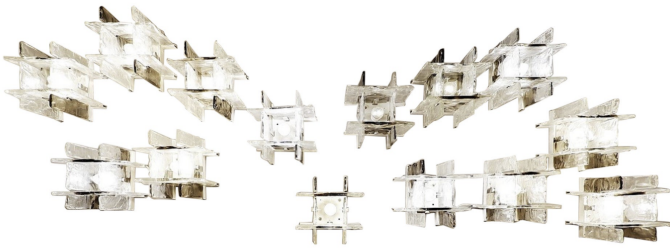

**MID-CENTURY MODERN PAIR OF
SCONCES BY CARLO NASON FOR
MAZZEGA, 1970S**

Mid-Century Modern Pair of Sconces by Carlo
Nason for Mazzega, 1970s

Categories: [Lighting](#), [Wall Lamp](#)

GALLERY IMAGES

LIVING IN STYLE