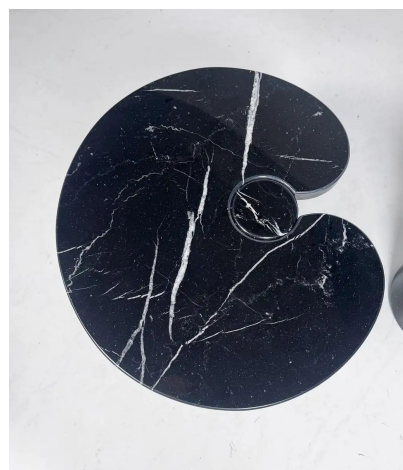

GALLERY IMAGES