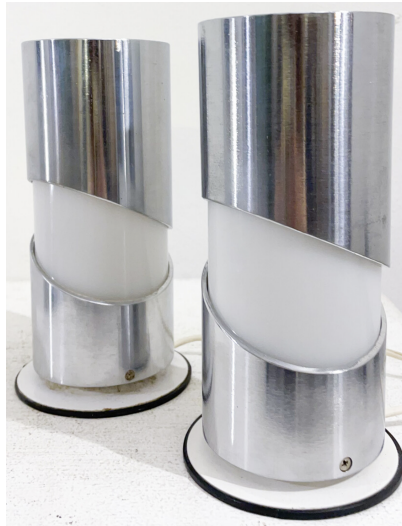

LIVING IN STYLE

GALLERY

Gallery Tel: + 44 (0) 20 8076 5055

Mobile Tel: + 44 (0) 7968 752 760

Email: info@livinginstylegallery.com

Site: livinginstylegallery.com