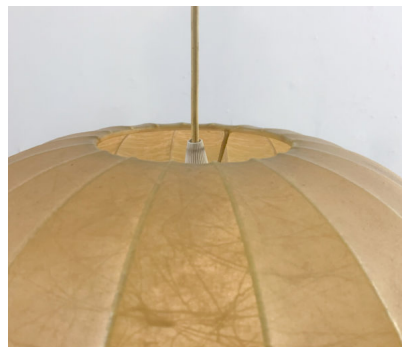

**MID CENTURY MODERN PENDANT
LAMP BY ACHILLE CASTIGLIONI**

*A mid-century modern pendant lamp by
Achille Castiglioni.*

Made in Italy in the 1960's.

Categories: [Ceiling Lamp](#), [Lighting](#)

GALLERY IMAGES

ADDITIONAL INFORMATION

Dimensions	45 × 45 × 30 cm
Color	Light Brown
Material	Metal, Paper