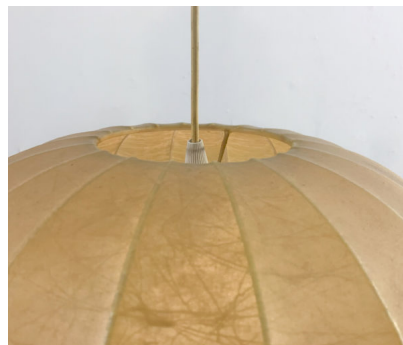

**MID CENTURY MODERN PENDANT
LAMP BY ACHILLE CASTIGLIONI**

*A mid-century modern pendant lamp by
Achille Castiglioni.*

Made in Italy in the 1960's.

Categories: [Ceiling Lamp](#), [Lighting](#)

GALLERY IMAGES

ADDITIONAL INFORMATION

Dimensions	45 × 45 × 30 cm
Color	Light Brown
Material	Metal, Paper