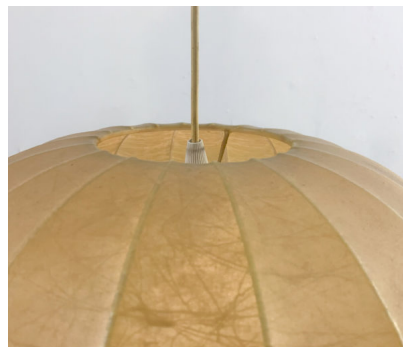

**MID CENTURY MODERN PENDANT  
LAMP BY ACHILLE CASTIGLIONI**

*A mid-century modern pendant lamp by  
Achille Castiglioni.*

*Made in Italy in the 1960's.*

---

**Categories:** [Ceiling Lamp](#), [Lighting](#)

## ADDITIONAL INFORMATION

<b>Dimensions</b>	45 × 45 × 30 cm
<b>Color</b>	Light Brown
<b>Material</b>	Metal, Paper