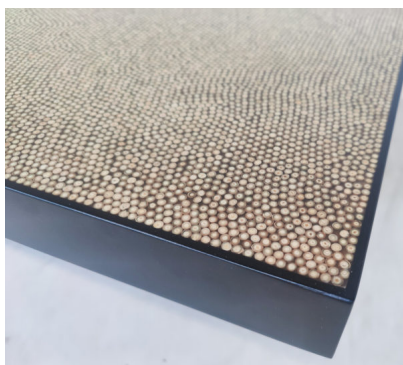

**MID CENTURY MODERN "PEPPER"  
COFFEE TABLE BY ADO CHALE**

*A mid-century modern "Pepper" coffee table  
by Ado Chale.*

*Made in Belgium in the 1970's.*

**Categories:** [Furniture](#), [Tables/Desks](#)

## ADDITIONAL INFORMATION

<b>Dimensions</b>	65 × 122 × 36 cm
<b>Color</b>	Beige, Black
<b>Material</b>	Wood