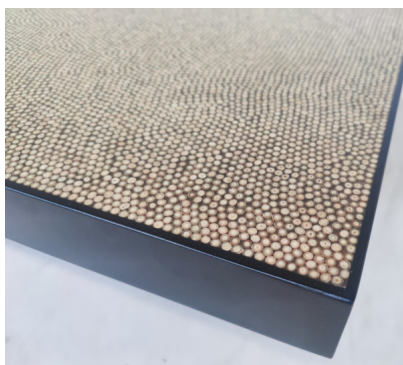

**MID CENTURY MODERN "PEPPER"
COFFEE TABLE BY ADO CHALE**

*A mid-century modern "Pepper" coffee table
by Ado Chale.*

Made in Belgium in the 1970's.

Categories: [Furniture](#), [Tables/Desks](#)

GALLERY IMAGES

ADDITIONAL INFORMATION

Dimensions	65 × 122 × 36 cm
Color	Beige, Black
Material	Wood